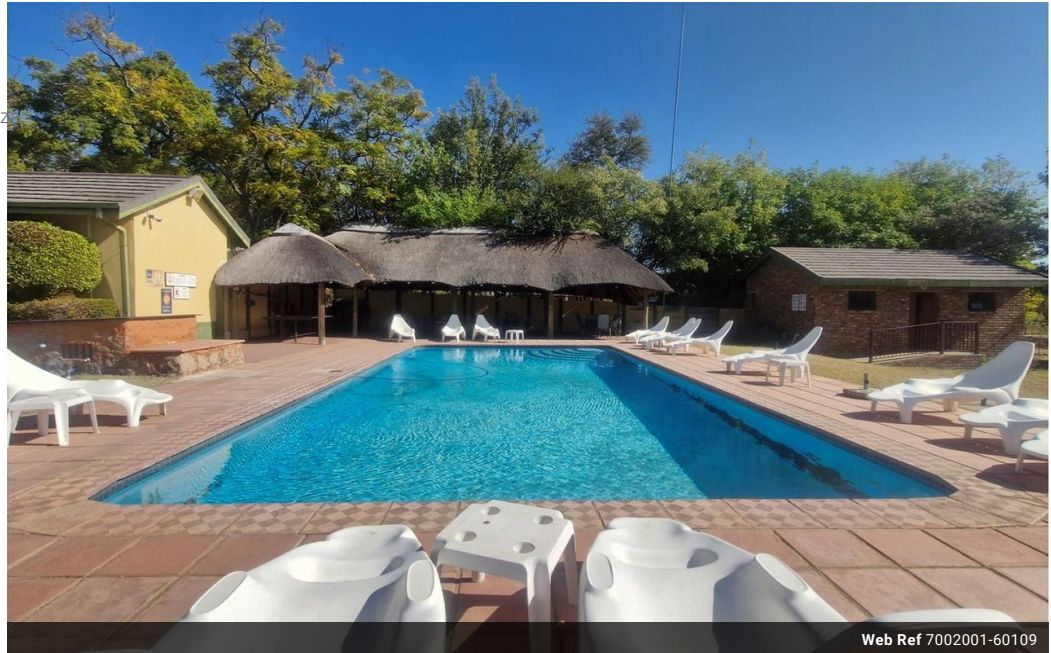

Fransie Vermeulen
082-887-8871
fransie.vermeulen@expsouthafrica.co.za

Contact eXp Realty

087 8212575

South Africa

Web Ref 7002001-60109

R6,920,000

COMMERCIAL PROPERTY - CONNECT YOUR HEART WITH THIS BUSINESS

This well-established Resort is new in the market and exceptionally priced for the discerning buyer. What you see is what you get, do not miss out on this investment and business opportunity. Supporting documents for this going-concern Resort will be available only to pre-approved buyers.

The Town Rooiberg:

Rooiberg is situated in the Waterberg region of Limpopo, South Africa - in the heart of South Africa's serene bushveld.

A couple of general dealer stores, filling station, liquor store, bakery, butchery, coffee shop, clinic and a police station.

Rooiberg is just over two hours from Pretoria and just less than two hours from the Pilanesberg National Park.

Accommodation (sleep 36 guests):

Private Cottage - Accommodates up to 6 guests

x 8 double rooms ensuite at the main Lodge

Luxury - bridal room & additional double room

Features

Zoning Commercial

Sizes

Land Size 26,596m²

Extras

Shower Near Shops Gas - Natural Safe Location Open fire Near Golf Course Built In Braai Built in Wardrobes Entrance Hall Kitchen - Extra Air Conditioning Unit Covered Parking On Quiet Road Washing Facilities(in building) Hob Appliances Included Veranda Brick En-suite Bathroom Concrete Playground Gas Oven Restaurant area High Speed Internet Country Side Fireplace Room