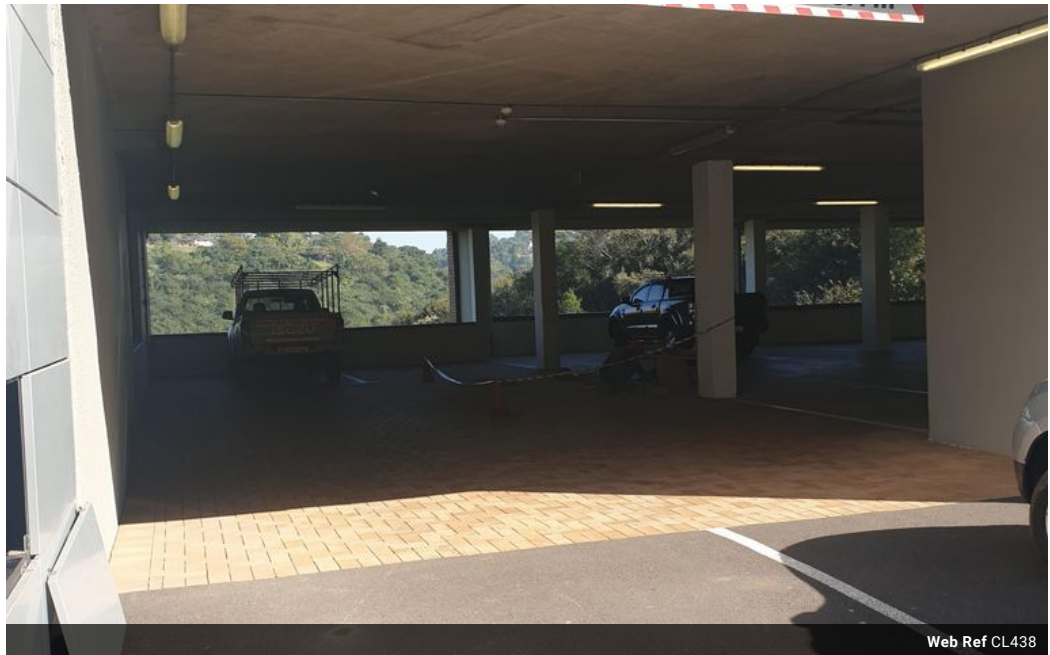

Warren Fielding
0745881198
warren.fielding@expsouthafrica.co.za

Contact eXp South Africa

087 8212575

Old Main Road
Johannesburg
South Africa

R44,588 pm

Gross Monthly Rental R44,588 Excl. VAT

0 0

Offices to let-Westway Office Park

Features

Zoning Commercial

Interior
Air Conditioning Yes

Exterior
Security Yes

Sizes
Floor Size 284m²