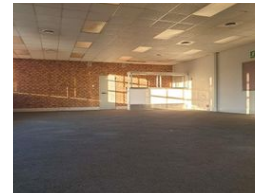

R415,000 pm

Gross Monthly Rental R415,000 Excl. VAT

0 30

Large warehouse with multiple demag cranes in Westmead.

This is a prime facility for the manufacture of large heavily weighted product. It offers link truck access, warehouse space of

Features

Zoning Commercial

Exterior
Open Parking Bays 30

Sizes
Floor Size 7,145m²
Land Size 9,000m²