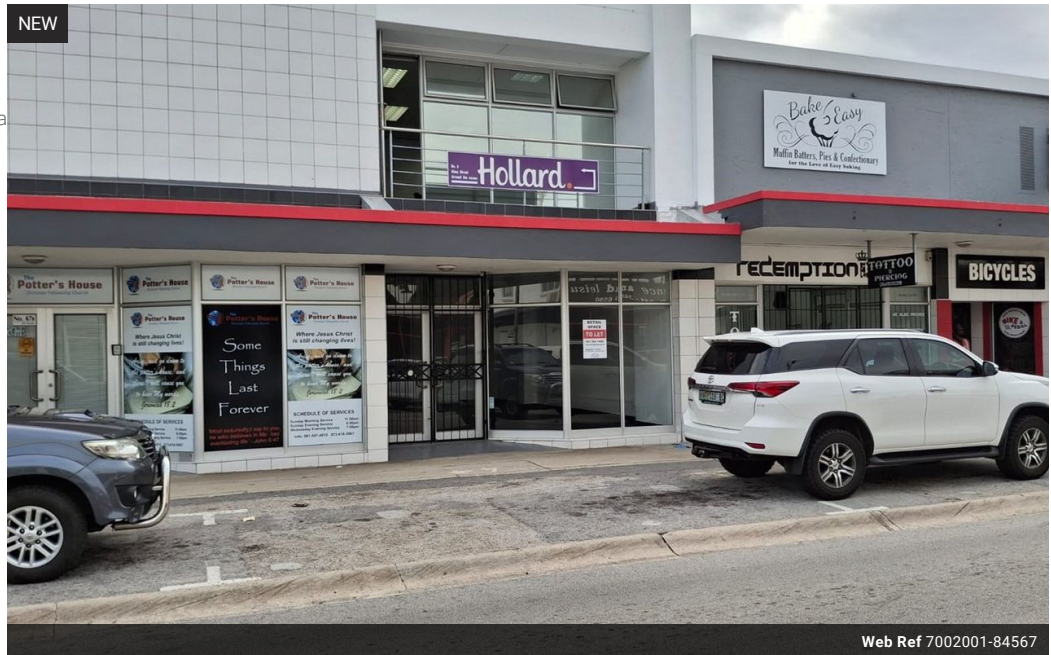

Jade Barkhuysen
083-973-7628
jade.barkhuysen@expsouthafrica.co.za

Contact eXp Realty

087 8212575

South Africa

R10,000 pm

Gross Monthly Rental R10,000 Excl. VAT

High exposure - Retail

Make this retail space the home of your business. This busy street provides ample opportunity to grow sales. Good security. Bathroom and kitchenette. Fibre internet. Credit check fee - R300. Deposit - R15000

Features

Zoning Commercial

Sizes
Floor Size 75m²

Extras
High Traffic Good reachable traffic Near Bus Near Shops Near Shopping Mall Near Public Transportation On Busy Road Fibre Kitchen-Dinette En-suite Bathroom