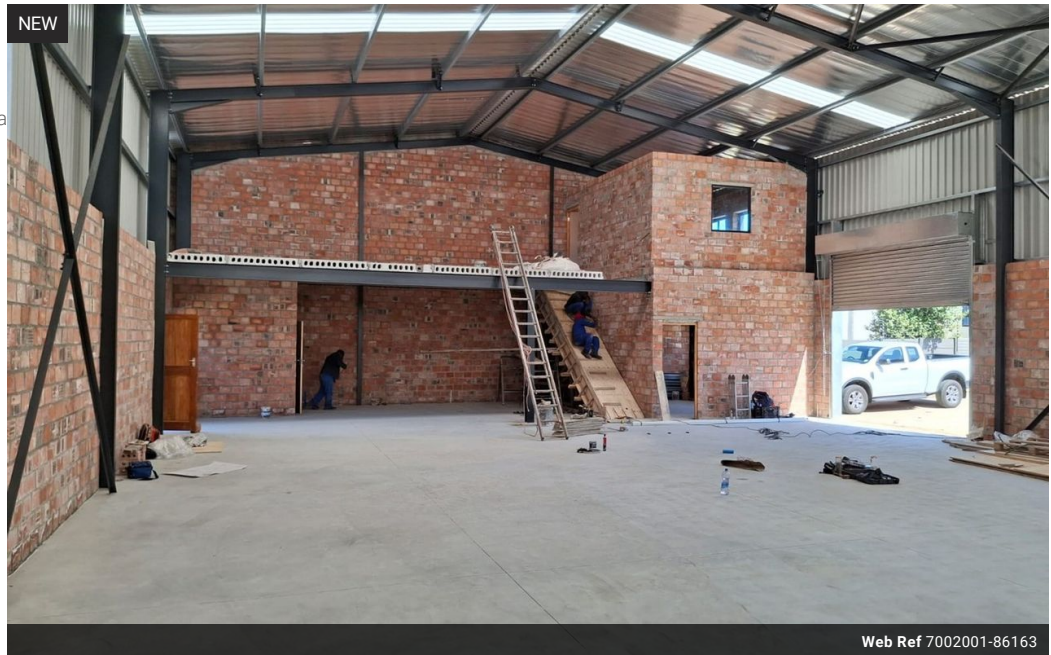

Jade Barkhuysen
083-973-7628
jade.barkhuysen@expsouthafrica.co.za

Contact eXp Realty

087 8212575

South Africa

R41,650 pm

Gross Monthly Rental R41,650 Excl. VAT

0 0

Brand new warehouse available for rent

Newly built warehouse space available for rent with immediate occupation
Two large roller shutter doors provides great access for deliveries. There is approximately 80m² of offices , kitchenettes and ablutions.
The space can also be divided into two units if need be.
Close to highway and transport routes.
Rent excludes water, electricity, sewerage and refuse.

Features

Zoning Commercial

Sizes

Floor Size 490m²
Land Size 490m²

Extras

Kitchen - Extra Near Shopping Mall Near Motorway Safe Location Near Shops Steel Front Door
Good reachable traffic Frequency location