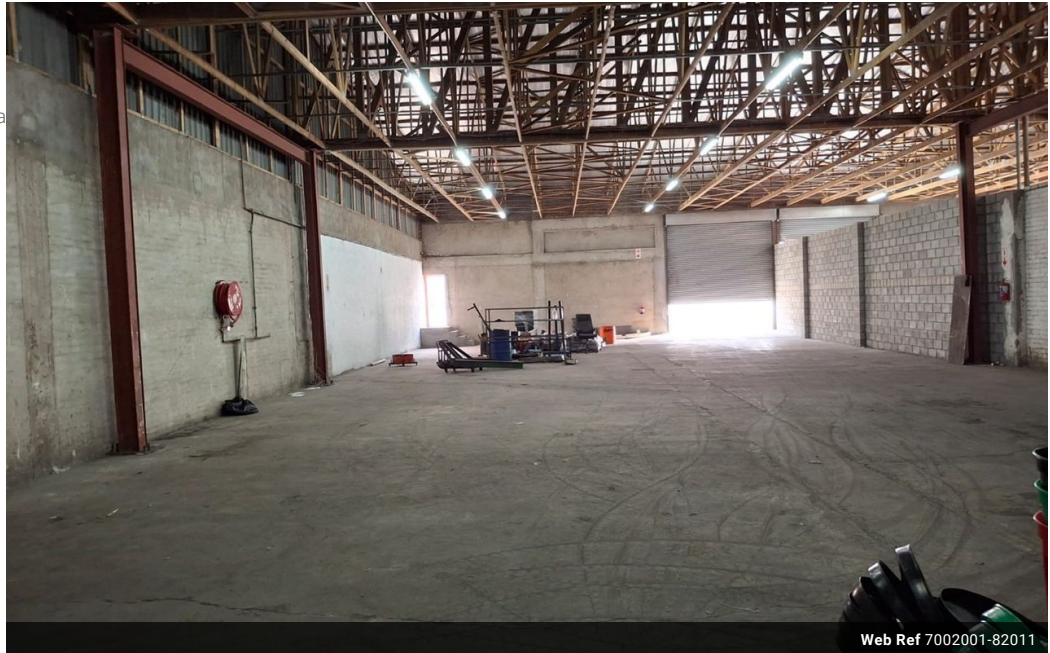

Jade Barkhuysen
083-973-7628
jade.barkhuysen@expsouthafrica.co.za

Contact eXp Realty

087 8212575

South Africa

Web Ref 7002001-82011

R24,000 pm

Gross Monthly Rental R24,000 Excl. VAT

0 0

Warehouse for Rent - Sidwell

This spacious warehouse offers a great rental opportunity for businesses seeking ample storage and operational space. The landlord is willing to accommodate office construction within the premises. Situated in a secure complex close to major transport routes. 3-phase electricity

Features

Zoning Commercial

Exterior

Security Yes

Sizes

Floor Size 600m²

Extras

On Busy Road Near Public Transportation Near Motorway Near Highway Closed Circuit TV
Good reachable traffic