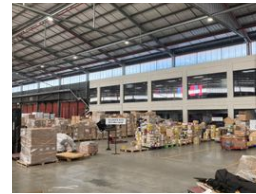

R1,002,430 pm

Gross Monthly Rental R1,002,430 Excl. VAT

0 0

15 422sqm Warehouse space to rent in Bartlett, Boksburg

Logistics warehouse situated adjacent to Airport. 15 422 sqm under roof in total. Main warehouse 10 576sqm, warehouse store 1000 sqm. 2 separate office blocks and ablutions. changerooms and gatehouse 3666sqm. Great truck reticulation. Over 100 on and off grade loading bays with roller-shutter doors. 24/7 security. Easy access to East Rand-Jhb-Pretoria N12, R24, R21highway

Features

Zoning Industrial

Extras

Electrical generator Near Highway Near Shopping Mall Lift-Elevator Near Public Transportation
High Traffic Near Motorway