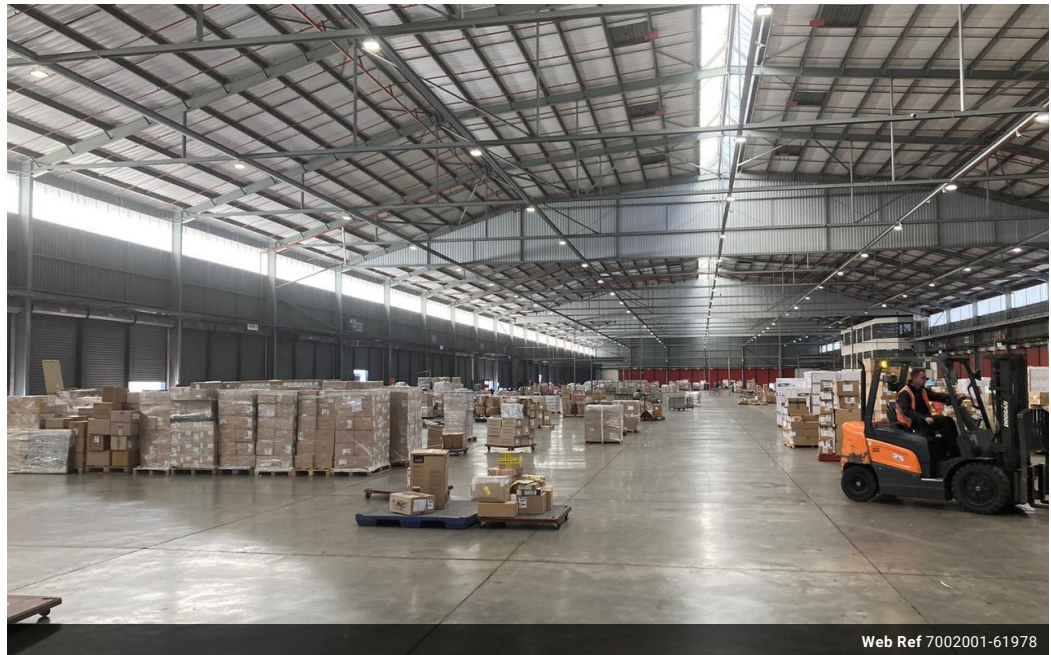

Mark Honey
083-656-6147
mark.honey@expsouthafrica.co.za

Contact eXp Realty

087 8212575

South Africa

Web Ref 7002001-61978

R1,002,430 pm

Gross Monthly Rental R1,002,430 Excl. VAT

0 0

15 422sqm Warehouse space to rent in Bartlett, Boksburg

Logistics warehouse situated adjacent to Airport. 15 422 sqm under roof in total. Main warehouse 10 576sqm, warehouse store 1000 sqm. 2 separate office blocks and ablutions. changerooms and gatehouse 3666sqm. Great truck reticulation. Over 100 on and off grade loading bays with roller-shutter doors. 24/7 security. Easy access to East Rand-Jhb-Pretoria N12, R24, R21highway

Features

Zoning Industrial

Extras

Electrical generator Near Highway Near Shopping Mall Lift-Elevator Near Public Transportation
High Traffic Near Motorway