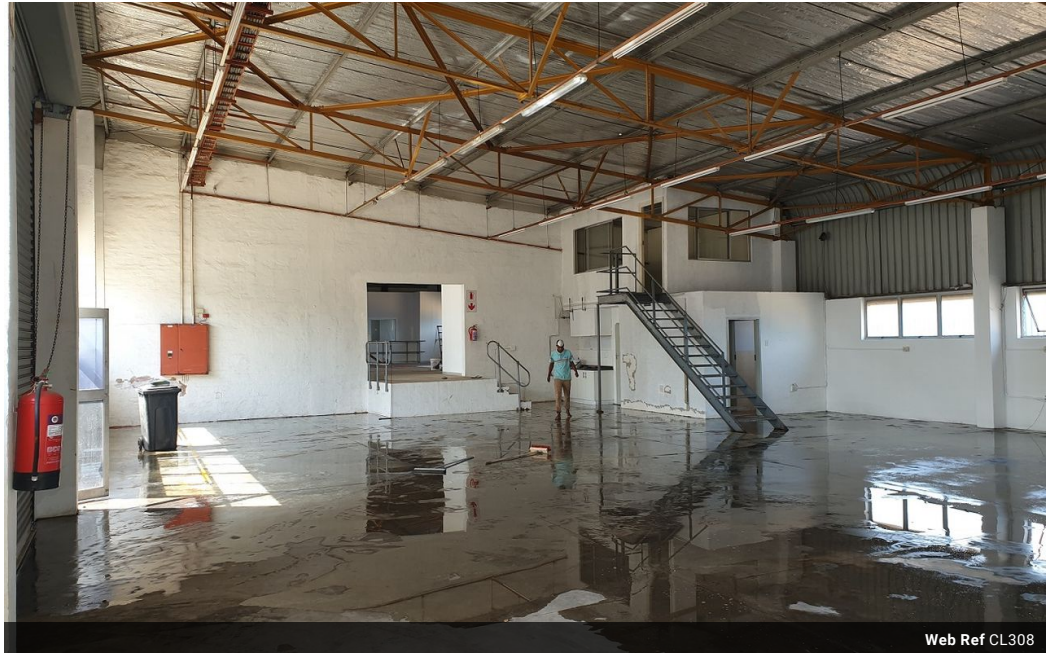

Warren Fielding
0745881198
warren.fielding@expsouthafrica.co.za

Contact eXp South Africa

087 8212575

Old Main Road
Johannesburg
South Africa

Web Ref CL308

R95 pm

Gross Monthly Rental R95 Excl. VAT

0 0

Mini warehouse to let close to prime Durban North

There are 2 mini warehouses to let in this park, each 198m². Roller dr 4 x 4 m, 3 parking bays + visitor parking. Good stacking

Features

Zoning Industrial

Sizes

Floor Size 198m²