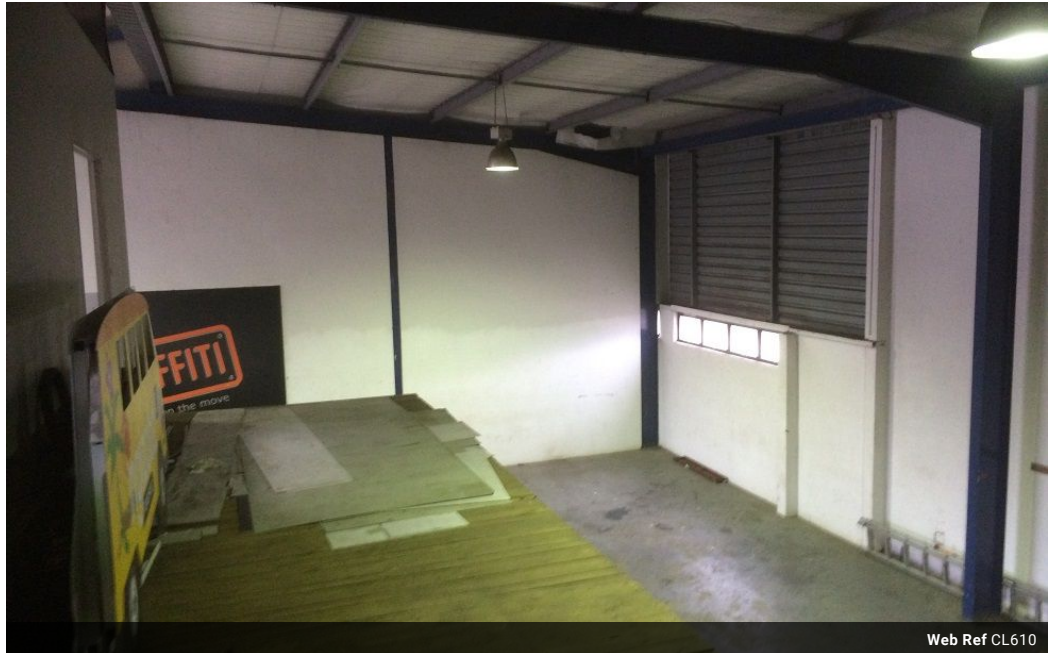

Warren Fielding
0745881198
warren.fielding@expsouthafrica.co.za

Contact eXp South Africa

087 8212575

Old Main Road
Johannesburg
South Africa

R43,450 pm

Gross Monthly Rental R43,450 Excl. VAT

0 0

Highly sought after facility newly available

Features

Zoning Industrial

Interior

Floor Loading Cap. 5 Tn/m²
Power Amps 60

Exterior

Security Yes

Sizes

Floor Size 395m²