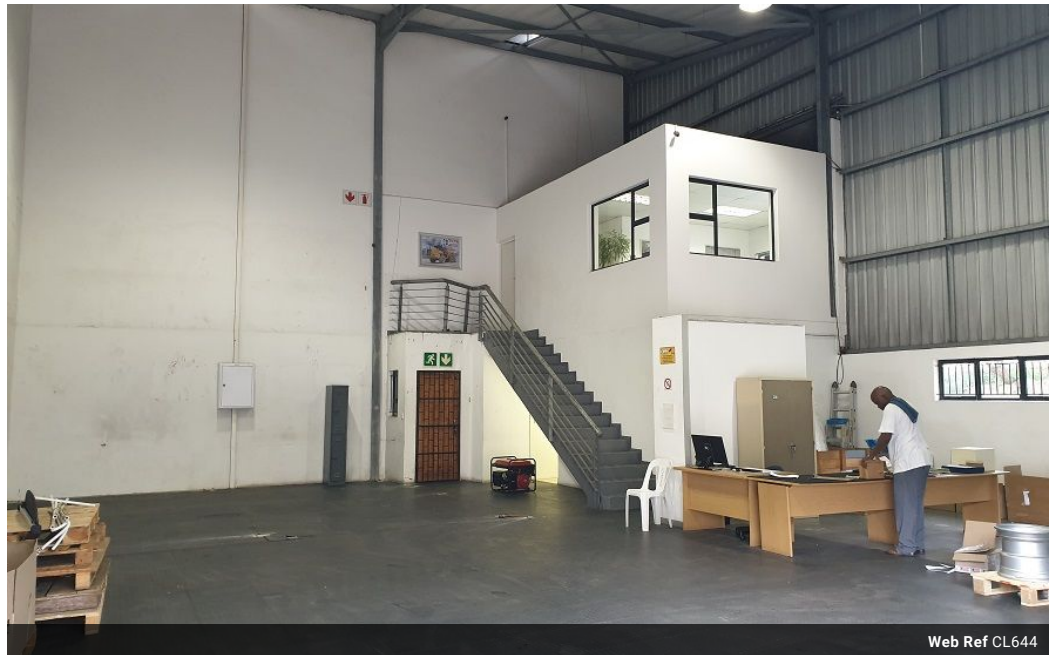

Warren Fielding
0745881198
warren.fielding@expsouthafrica.co.za

Contact eXp South Africa

087 8212575

Old Main Road
Johannesburg
South Africa

R22,680 pm

Gross Monthly Rental R22,680 Excl. VAT

0 0

Highly sought after facility newly available

You can have 1 unit for 216m² or take this & the one next to it & occupy 432m². Great height, 3 phase power and a lot more. Only

Features

Zoning Industrial

Interior

Air Conditioning Yes

Exterior

Security Yes

Sizes

Floor Size 216m²