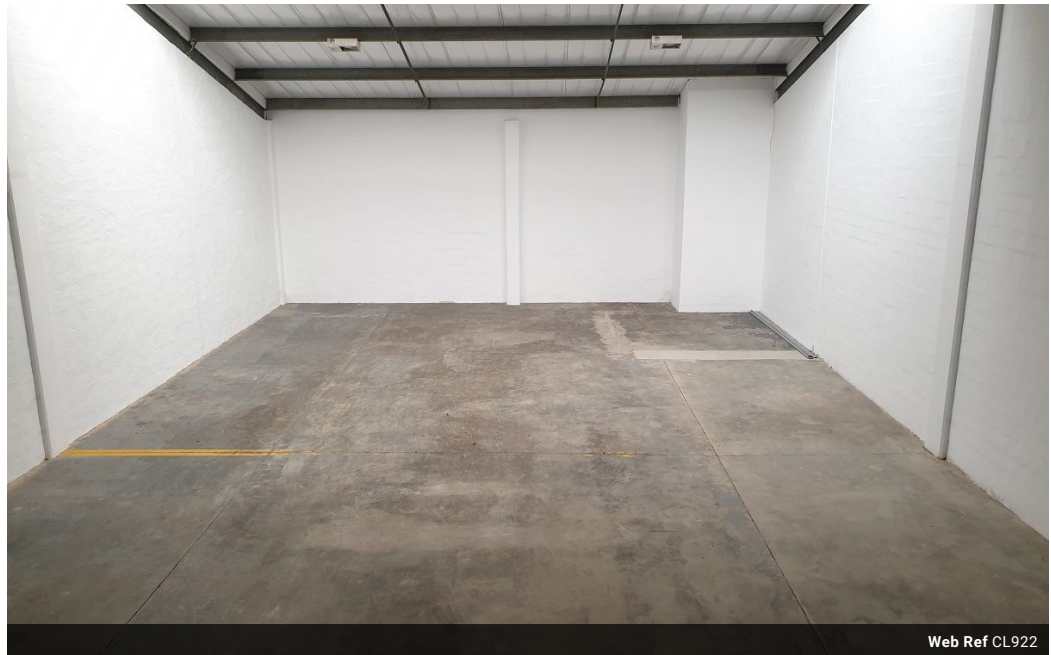

Warren Fielding
0745881198
warren.fielding@expsouthafrica.co.za

Contact eXp South Africa

087 8212575

Old Main Road
Johannesburg
South Africa

R34,440 pm

Gross Monthly Rental R34,440 Excl. VAT

0 0

Highly sought after facility newly available

A multi-tenanted industrial park comprising of mini units making up a total of 8296sqm. The park has been well-designed to

Features

Zoning Industrial

Interior

Floor Loading Cap. 5 Tn/m²
Power 3 Phase Yes
Power Amps 60

Exterior

Security Yes

Sizes

Floor Size 328m²