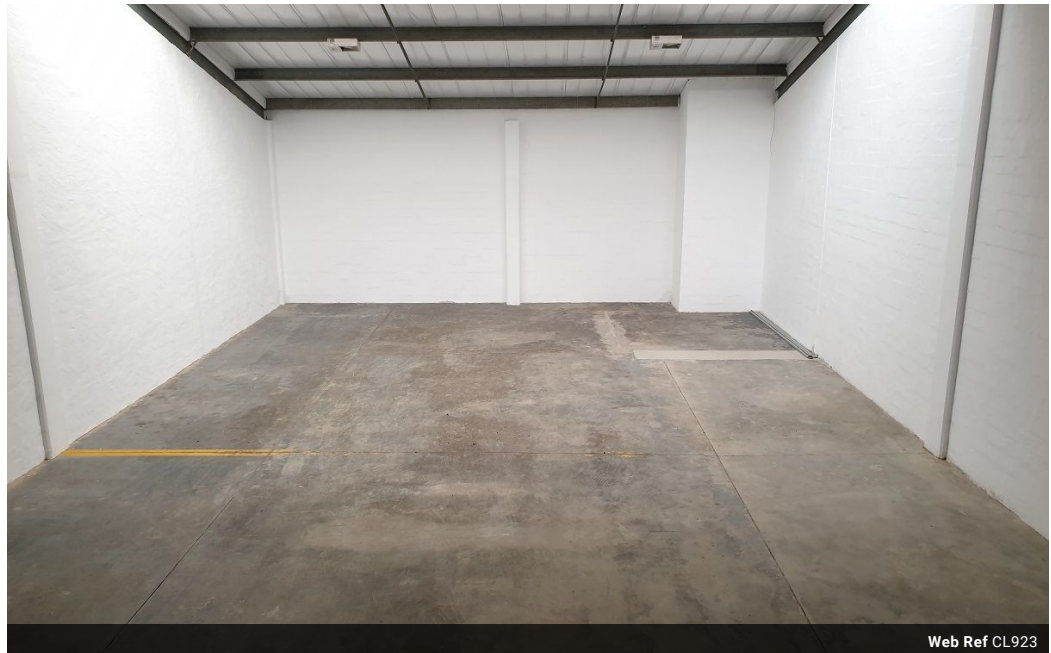

Warren Fielding
0745881198
warren.fielding@expsouthafrica.co.za

Contact eXp South Africa

087 8212575

Old Main Road
Johannesburg
South Africa

R33,285 pm

Gross Monthly Rental R33,285 Excl. VAT

0 0

Highly sought after facility newly available

A multi-tenanted industrial park comprising of mini units making up a total of 8296sqm. The park has been well-designed to

Features

Zoning Industrial

Interior
Power 3 Phase Yes

Exterior
Security Yes

Sizes
Floor Size 317m²