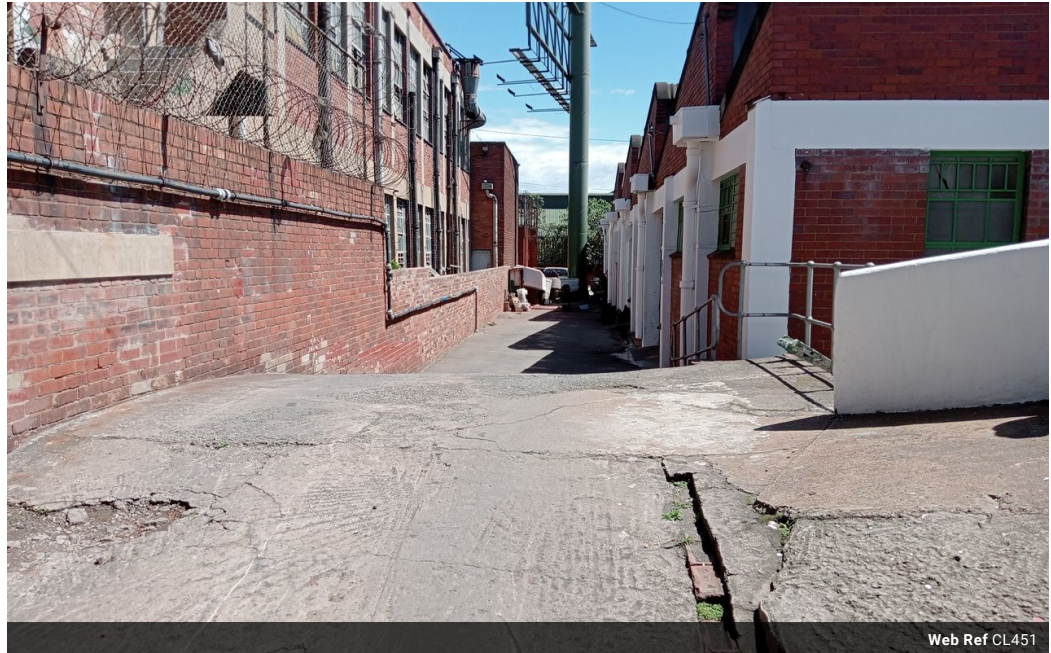

Warren Fielding
0745881198
warren.fielding@expsouthafrica.co.za

Contact eXp South Africa

087 8212575

Old Main Road
Johannesburg
South Africa

R12,750 pm

Gross Monthly Rental R12,750 Excl. VAT

0 0

Warehouse to let in South Durban.

Features

Zoning Industrial

Sizes

Floor Size 153m²