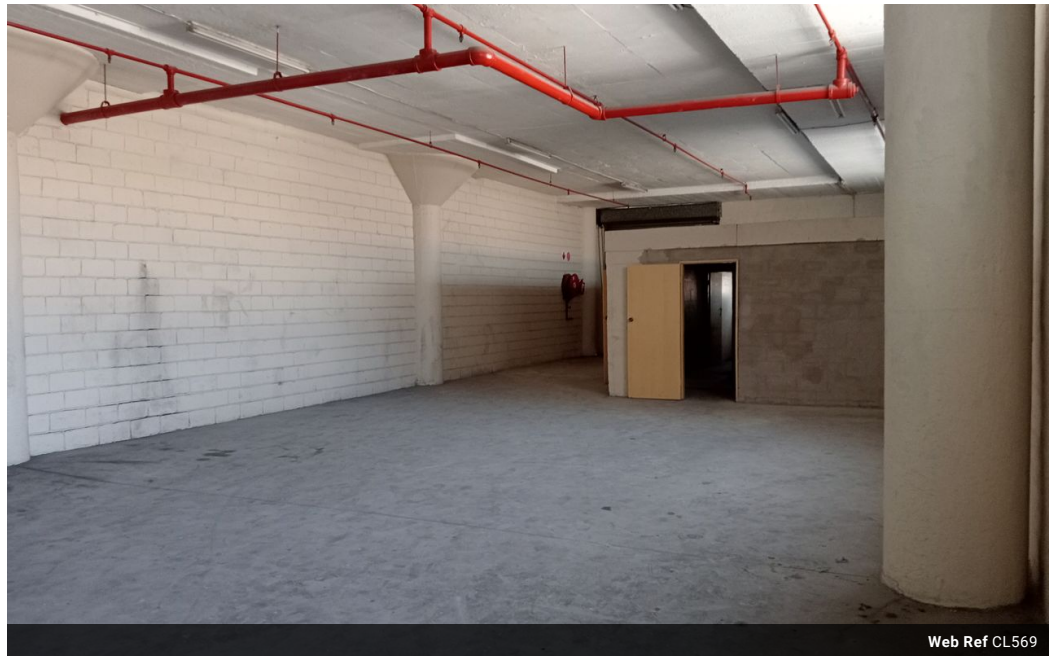

Warren Fielding
0745881198
warren.fielding@expsouthafrica.co.za

Contact eXp South Africa

087 8212575

Old Main Road
Johannesburg
South Africa