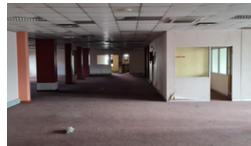

R85,000 pm

Gross Monthly Rental R85,000 Excl. VAT

0 0

Highly sought after facility newly available

1538 sqm to let in MobeNi East

Ground and First floor business premises to let on Quality St, MobeNi East. May suit a college, workshop, factory, medical facility,

Features

Zoning Industrial

Interior

Power 3 Phase Yes
Power Amps 250

Sizes

Floor Size 1,538m²