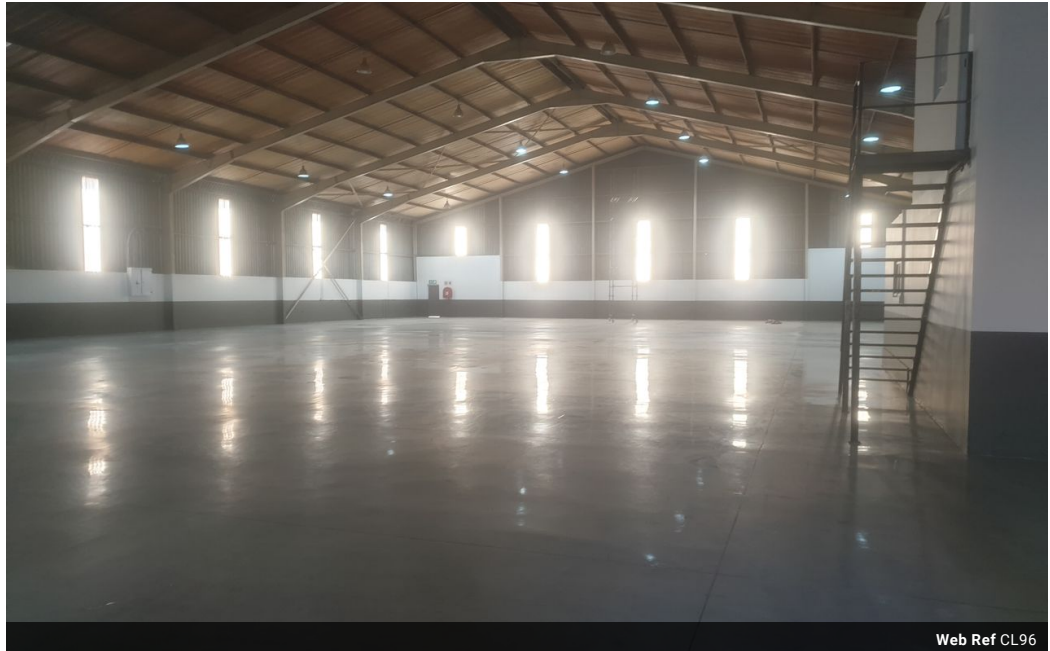

Warren Fielding
0745881198
warren.fielding@expsouthafrica.co.za

Contact eXp South Africa

087 8212575

Old Main Road
Johannesburg
South Africa

Web Ref CL96

R107,100 pm

Gross Monthly Rental R107,100 Excl. VAT

0 0

Fantastic medium size stand alone warehouse to let in Waterfall.

This is a fantastic facility which can accommodate superlink access as it is a stand alone premises. Offers oversized roller door,

Features

Zoning Industrial

Sizes

Floor Size 1,500m²