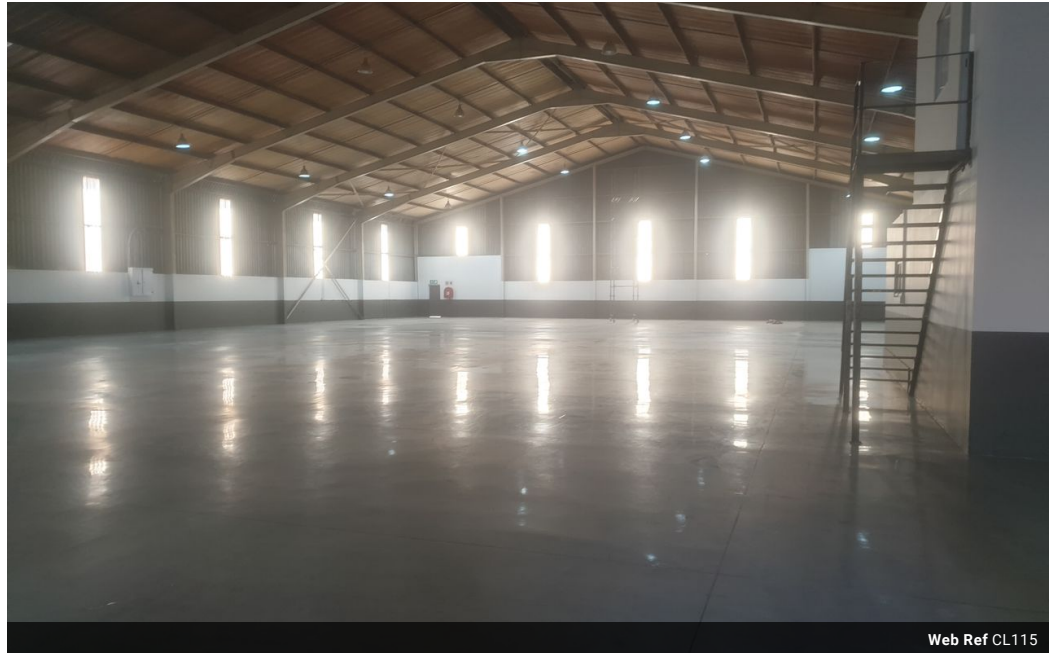

Warren Fielding
0745881198
warren.fielding@expsouthafrica.co.za

Contact eXp South Africa

087 8212575

Old Main Road
Johannesburg
South Africa

Web Ref CL115

R107,100 pm

Gross Monthly Rental R107,100 Excl. VAT

0 0

Fantastic stand alone warehouse to let in Waterfall.

This is a prime facility offering 3 phase power, roller door, stand alone and everything else you could want from a plug and play

Features

Zoning Industrial

Sizes

Floor Size 1,530m²