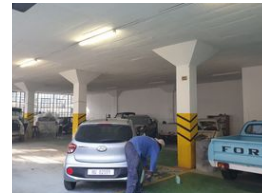

Warren Fielding
0745881198
warren.fielding@expsouthafrica.co.za

Contact eXp South Africa

087 8212575

Old Main Road
Johannesburg
South Africa

R45,000 pm

Gross Monthly Rental R45,000 Excl. VAT

0 0

Highly sought after facility newly available

Features

Zoning Industrial

Sizes
Floor Size 700m²