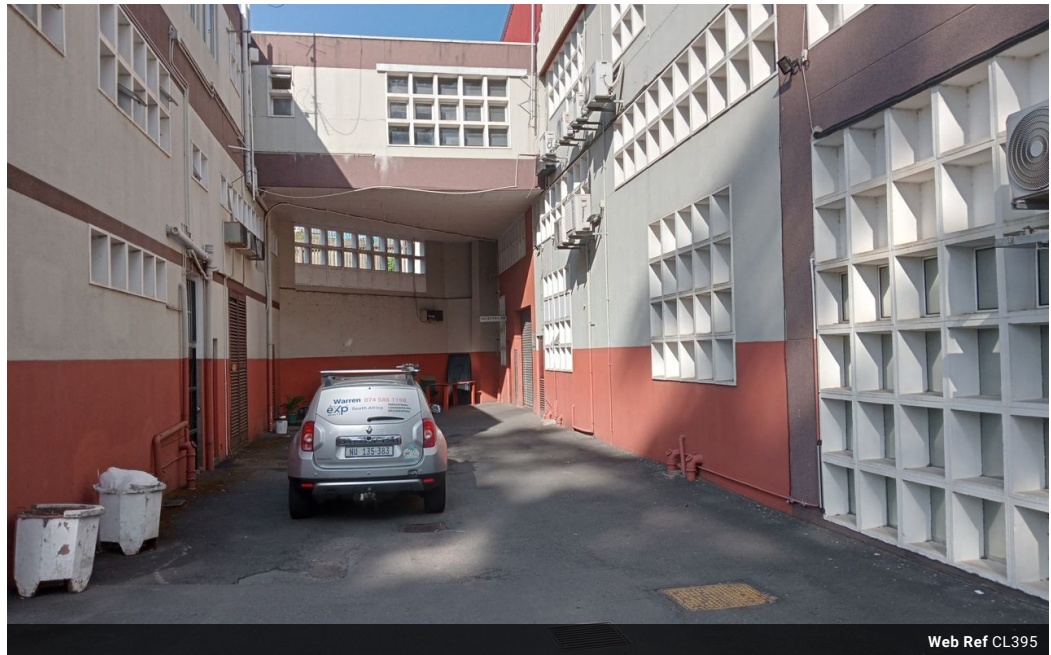

Warren Fielding
0745881198
warren.fielding@expsouthafrica.co.za

Contact eXp South Africa

087 8212575

Old Main Road
Johannesburg
South Africa

Web Ref CL395

R125,885 pm

Gross Monthly Rental R125,885 Excl. VAT

0 0

Warehouse to let in West Durban.

Warehouse with good security, multiple roller doors, great height, super link access available to let. 3 phase power, office, toilets,

Features

Zoning Industrial

Sizes

Floor Size 1,481m²