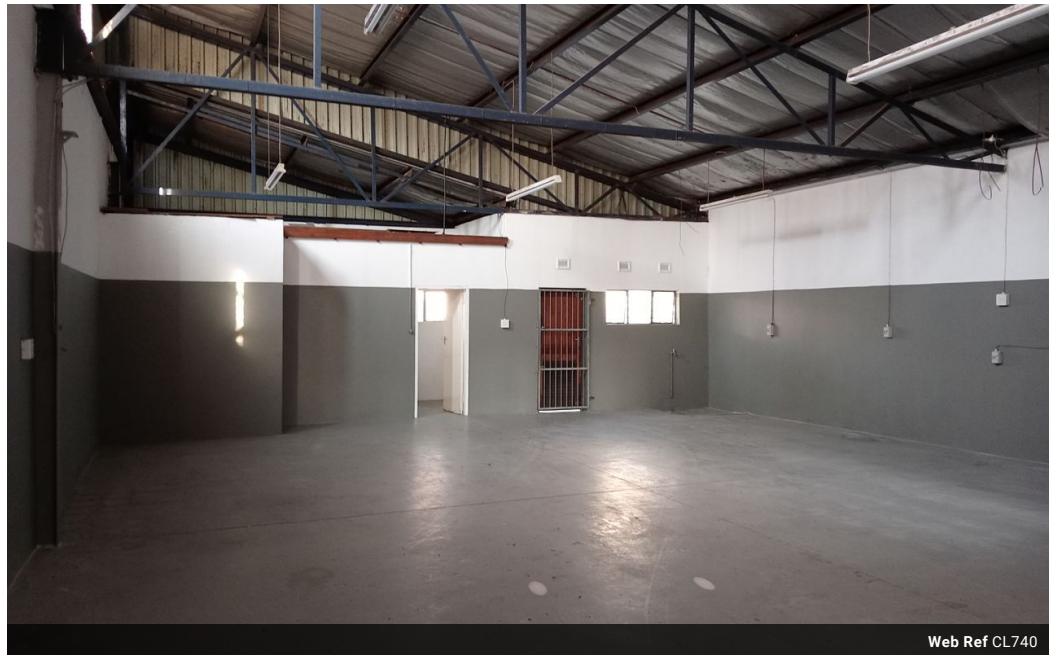

Warren Fielding
0745881198
warren.fielding@expsouthafrica.co.za

Contact eXp South Africa

087 8212575

Old Main Road
Johannesburg
South Africa

R17,000 pm

Gross Monthly Rental R17,000 Excl. VAT

0 0

Highly sought after facility newly available

Approx 200m² GLA - 1 Office, ablutions & kitchenette -R17 000.00 + Vat monthly rent - Rigid truck access - 2 Months rental deposit - R5 000.00 Electricity deposit -

Features

Zoning Industrial

Interior

Power 3 Phase Yes
Power Amps 100

Exterior

Security Yes

Sizes

Floor Size 200m²