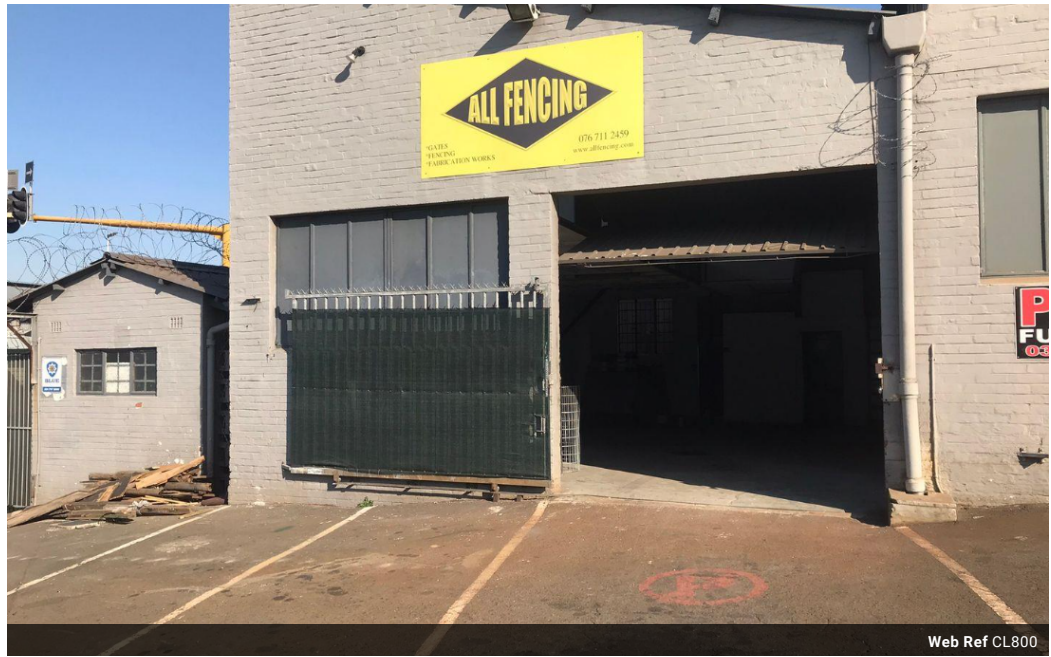

**Warren Fielding**  
0745881198  
warren.fielding@expsouthafrica.co.za

Contact eXp South Africa

087 8212575

Old Main Road  
Johannesburg  
South Africa

Web Ref CL800

R12,800 pm

Gross Monthly Rental R12,800 Excl. VAT

0 0

Highly sought after facility newly available

Features

**Zoning** Industrial

**Interior**  
Power 3 Phase Yes

**Sizes**  
Floor Size 100m<sup>2</sup>