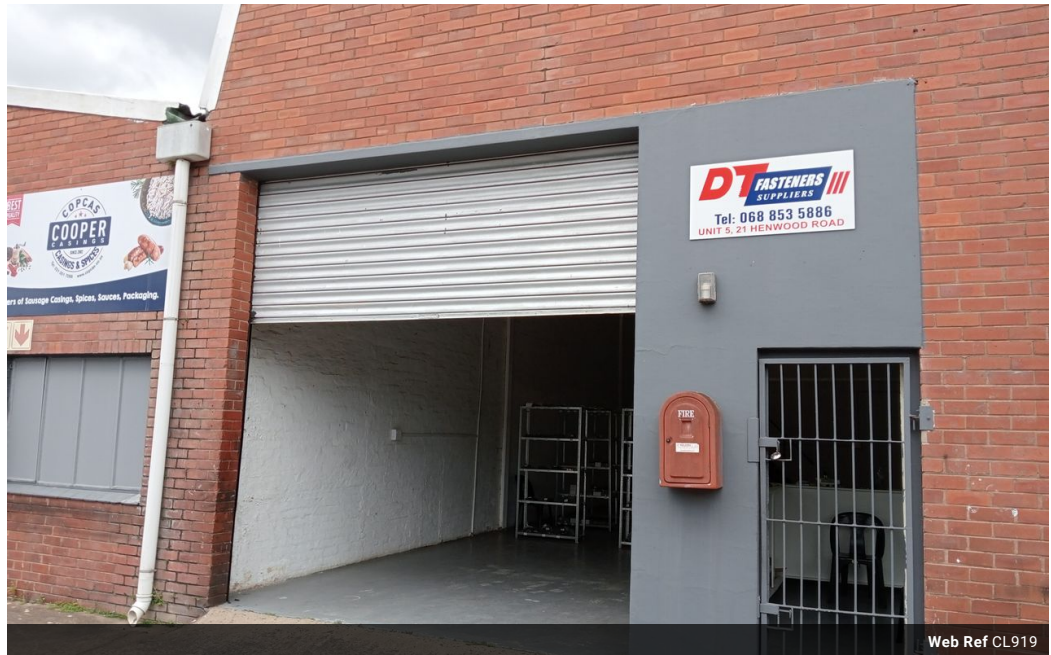

Warren Fielding
0745881198
warren.fielding@expsouthafrica.co.za

Contact eXp South Africa

087 8212575

Old Main Road
Johannesburg
South Africa

R30,695 pm

Gross Monthly Rental R30,695 Excl. VAT

0 0

Highly sought after facility newly available

2 Mini Units available in this park. 246m & 175 so take both for 421m² X R73/m². 175m at entrance includes a large private exclusive use yard hence 175 x R77/m rental. The 246m² x R70/m² unit is further in the park with share yard and plenty parking.

Features

Zoning Industrial

Interior

Floor Loading Cap. 5 Tn/m²
Power 3 Phase Yes
Power Amps 60

Sizes

Floor Size 421m²