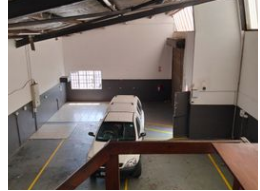

Web Ref CL919

R30,695 pm

Gross Monthly Rental R30,695 Excl. VAT

0 0

Highly sought after facility newly available

2 Mini Units available in this park. 246m & 175 so take both for 421m² X R73/m². 175m at entrance includes a large private exclusive use yard hence 175 x R77/m rental. The 246m² x R70/m² unit is further in the park with share yard and plenty parking.

Features

Zoning Industrial

Interior

Floor Loading Cap. 5 Tn/m²
Power 3 Phase Yes
Power Amps 60

Sizes

Floor Size 421m²