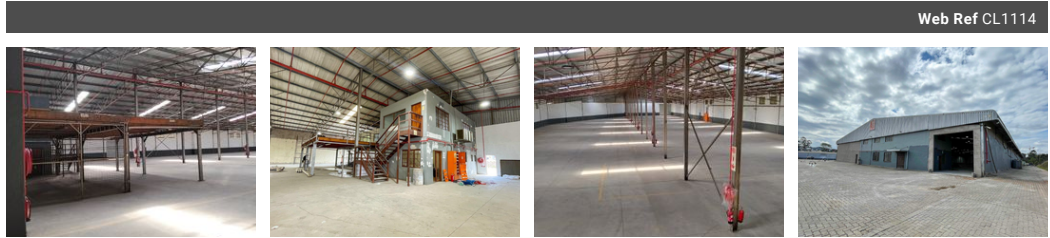

Warren Fielding
0745881198
warren.fielding@expsouthafrica.co.za

Contact eXp South Africa

087 8212575

Old Main Road
Johannesburg
South Africa

Web Ref CL1114

R281,000 pm

Gross Monthly Rental R281,000 Excl. VAT

0 0

Warehouse with massive yard to let.

Newly built warehouse is available to lease in New Germany, Pinetown presents 4000 sqm under roof along with 650 sqm of yard area as well as a large communal turning circle for trucks. The warehouse includes a double-story office component, ablutions, and

Features

Zoning Industrial

Interior
Power 3 Phase Yes
Power Amps 200

Exterior
Security Yes

Sizes
Floor Size 4,336m²