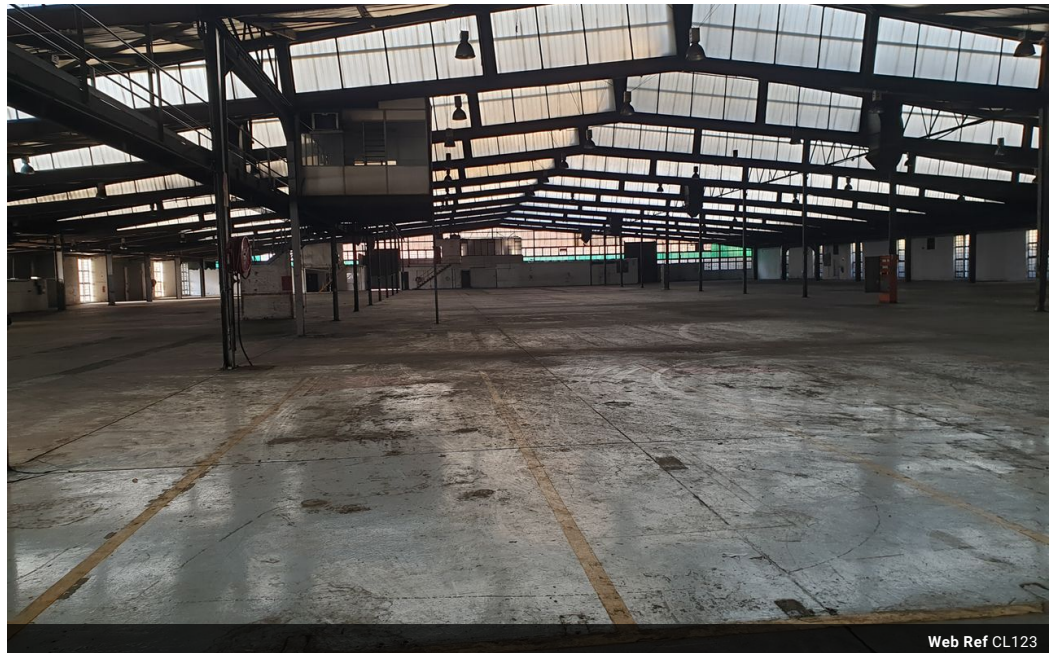

Warren Fielding
0745881198
warren.fielding@expsouthafrica.co.za

Contact eXp South Africa

087 8212575

Old Main Road
Johannesburg
South Africa

Web Ref CL123

R335,335 pm

Gross Monthly Rental R335,335 Excl. VAT

0 0

Warehouse to let in west Durban.

This fantastic facility is centrally based offering security, stand alone, multiple on grade roller doors, doc loader, 1000m office can

Features

Zoning Industrial

Sizes

Floor Size 5,159m²