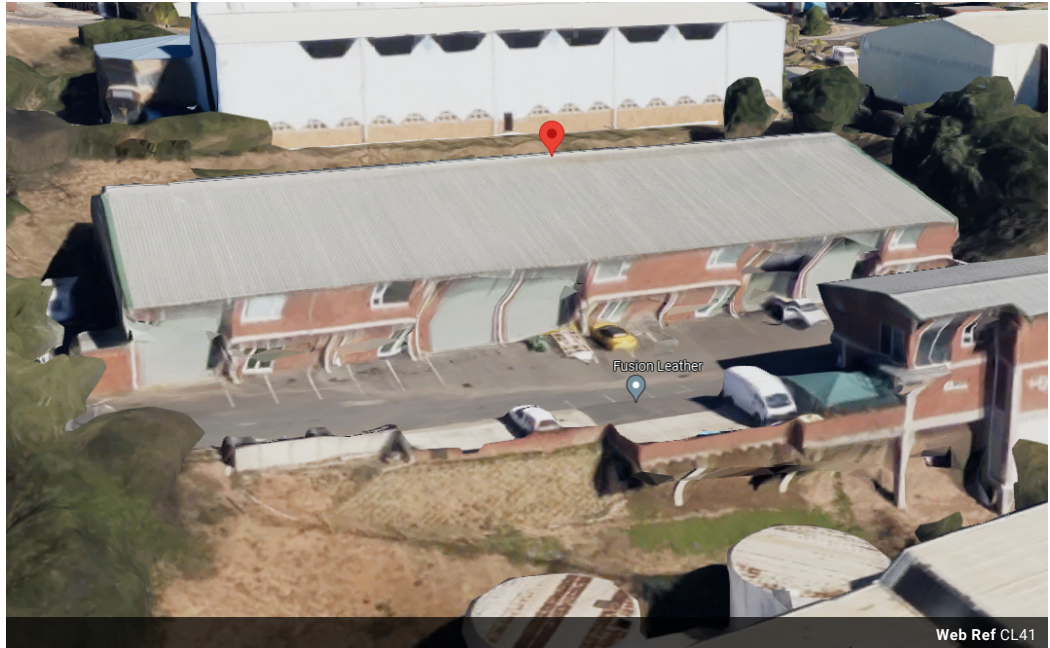

Warren Fielding
0745881198
warren.fielding@expsouthafrica.co.za

Contact eXp South Africa

087 8212575

Old Main Road
Johannesburg
South Africa

R24,245 pm

Gross Monthly Rental R24,245 Excl. VAT

0 0

Fantastic mini warehouse to let.

Features

Zoning Industrial

Interior

Power Amps 80

Exterior

Security Yes

Sizes

Floor Size 340m²