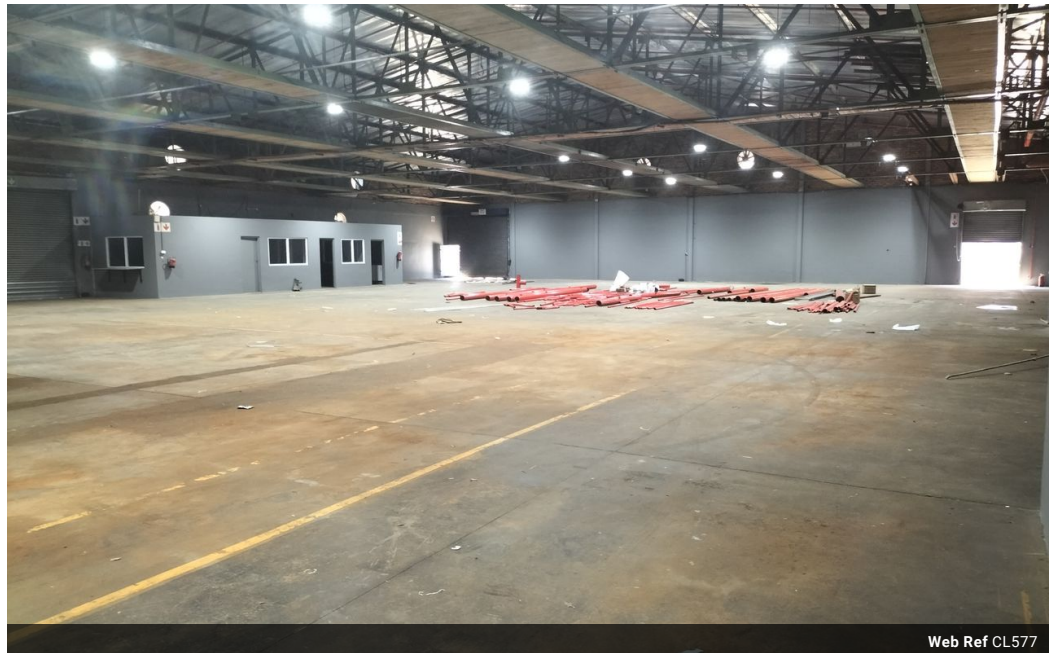

Warren Fielding
0745881198
warren.fielding@expsouthafrica.co.za

Contact eXp South Africa

087 8212575

Old Main Road
Johannesburg
South Africa

R50 per m²

Gross Monthly Rental R97,500 Excl. VAT

0 0

Various Warehouses To Let in Tongaat

Various sizes of warehousing To Let with plenty shared yard allowing for super link truck access, 3 phase high amperage power

Features

Zoning Industrial

Interior
Floor Loading Cap. 5 Tn/m²
Power 3 Phase Yes
Power Amps 1000

Exterior
Security Yes

Sizes
Floor Size 1,950m²