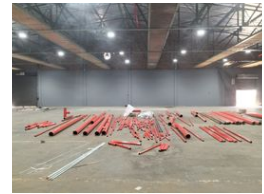

Web Ref CL125

R80,000 pm

Gross Monthly Rental R80,000 Excl. VAT

0 0

Warehouses to let in North Durban.

This is a secure park in Tongaat offering security, 3 phase power, large link access yard, roller doors, good height and a lot more.

Features

Zoning Industrial

Interior

Floor Loading Cap. 5 Tn/m²
Power 3 Phase Yes
Power Amps 100

Exterior

Security Yes

Sizes

Floor Size 1,476m²