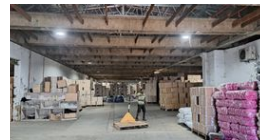

R161,040 pm

Gross Monthly Rental R161,040 Excl. VAT

0 0

2684 sqm Warehouse in Tongaat

This subject Warehouse / Factory measuring 2684 sqm is located in Tongaat Walter Reid Road.

Features:

1. *GLA 2684 sqm
   - offices
   - Height 4.8m
   - *3 phase 200 Amps
   - On Grade Roller Shutter Doors, Height 3.7m
   - *Sprinkler System
2. Drive Through

Features

Zoning Industrial

Sizes

Floor Size 2,684m²