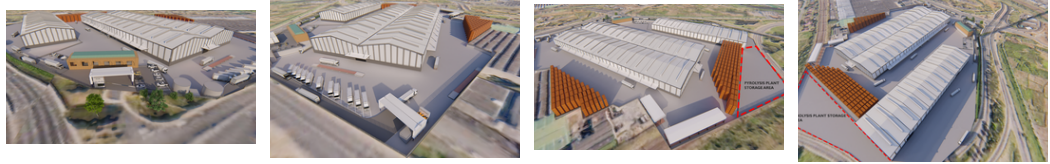

Warren Fielding
0745881198
warren.fielding@expsouthafrica.co.za

Contact eXp South Africa

087 8212575

Old Main Road
Johannesburg
South Africa

R3,000,000 pm

Gross Monthly Rental R3,000,000 Excl. VAT

Incredible opportunity to build what you want for large logistics/manufacture.

Brownsfield site in South Durban area in prime location ready for redevelopment. Pricing is TBD dependant on what is required.

Features

Zoning Industrial

Sizes

Floor Size 77,000m²